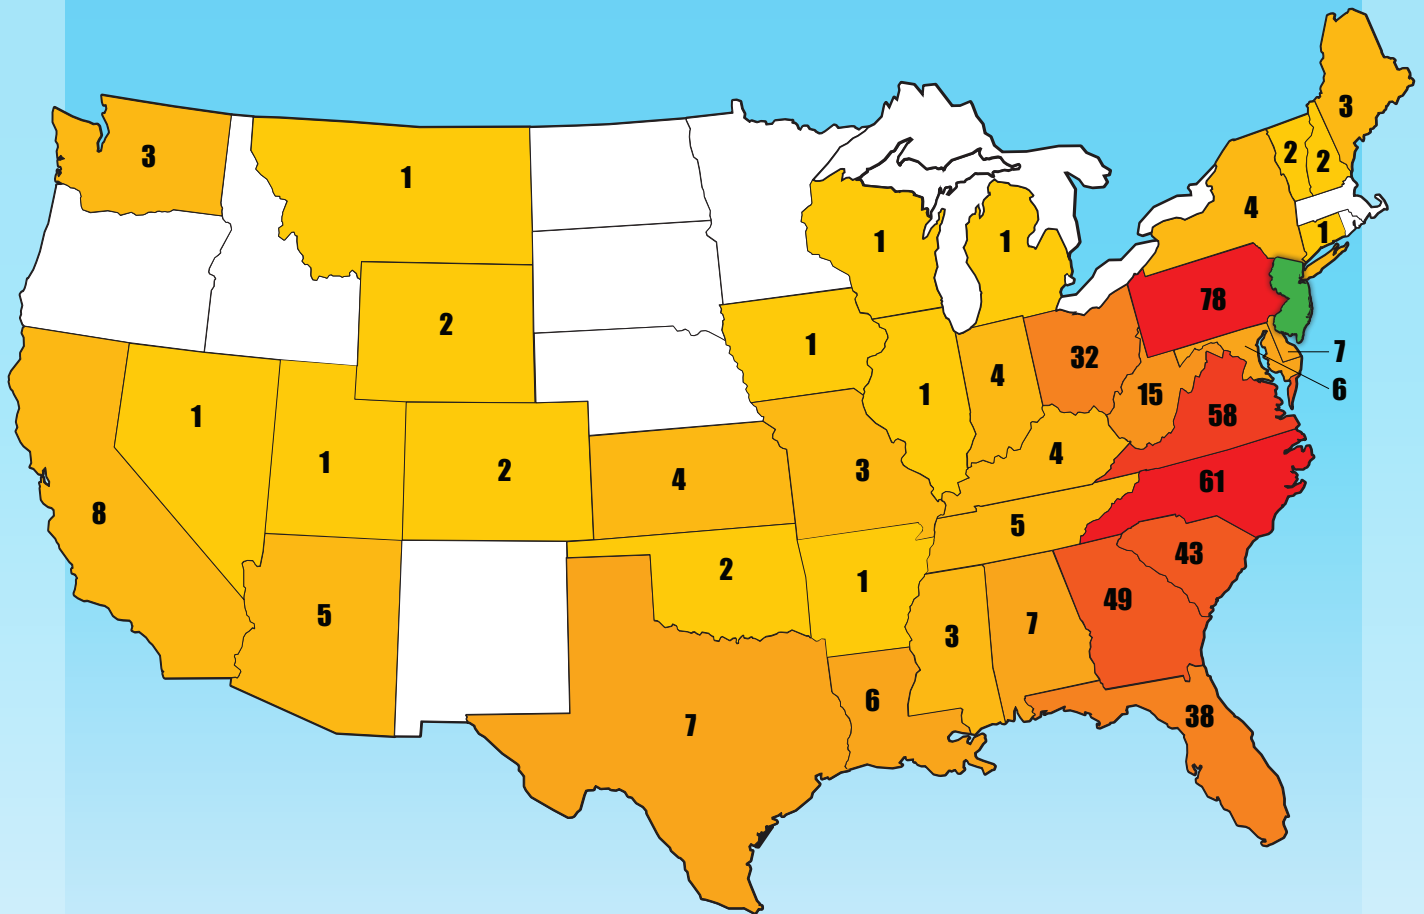

# 1st Quarter of 2019

# NJGUNStat Report

## Top Source States for Crime Guns

This Quarter, 83% of identified\* crime guns recovered in New Jersey were originally purchased out of state.

\*NOTE: The source state was identified in 569 total traces.

The information on this map is based upon data from the ATF. It is preliminary and subject to further analysis. Not all recovered crime guns traces are complete at this time.